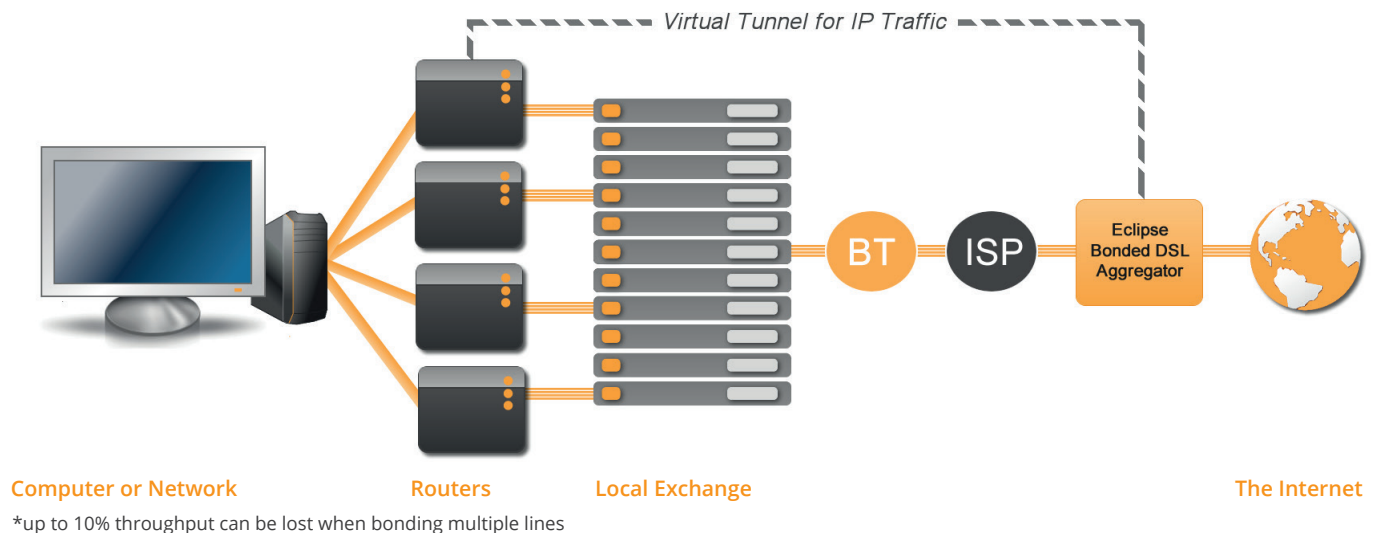

eclipse

connect • cloud • communicate

Bonded DSL

Combine multiple ADSL connections to create a faster single connection over standard telephone lines offering improved bandwidth, resilience and reliability for your business. Bonded DSL provides a significant performance improvement over standard ADSL and a cost-effective alternative to Leased Lines, especially in areas where FTTC is not yet available.

How Bonded DSL works

Unlike many combined solutions, our service bonds up to four standard ADSL lines together using an aggregated connection to take advantage of the combined speed of all four lines. We provide pre-configured routers that effortlessly combine these multiple lines enabling you to manage your connection as a single line.