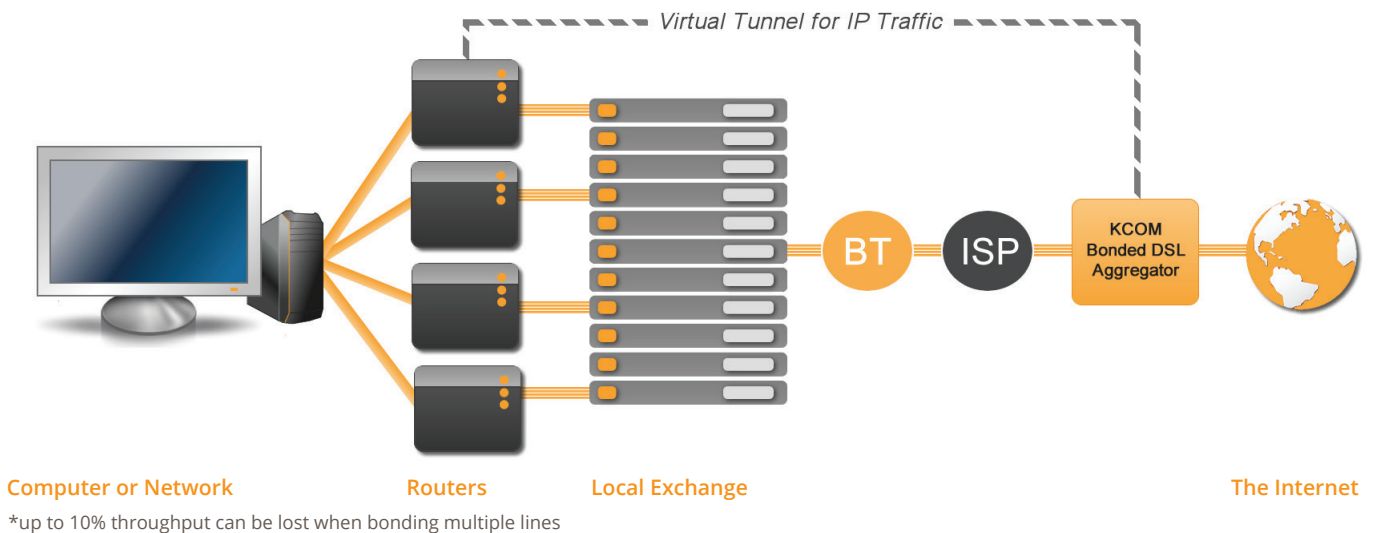

## Bonded DSL

### How Bonded DSL works

Unlike many combined solutions, our service bonds up to four standard ADSL lines together using an aggregated connection to take advantage of the combined speed of all four lines. We provide pre-configured routers that effortlessly combine these multiple lines enabling you to manage your connection as a single line.

## How Bonded DSL will benefit your business

<b>Cost-effective</b>	Up to 70% cheaper than a Leased Line with the added benefit of no expensive install costs.
<b>Increased speed</b>	Combined lines can offer speeds of up to 80Mb download and 4Mb upload to improve business productivity. Ideal for supporting high-bandwidth applications, file transfers and cloud hosted services.
<b>Enhanced resilience</b>	By combining ADSL lines, even if a line fails, your connection will remain and your service will continue.
<b>Advanced monitoring</b>	Private, dedicated access to our portal allows complete control over your bandwidth. Prioritise traffic, configure firewalls and receive detailed status updates to make sure that your connection works perfectly for you.
<b>Rapid provisioning</b>	We'll get your service up and running quickly, without your business losing service during installation.
<b>Flexibility</b>	Simply add or remove lines as your business requirements change. Service contracts are available for 1 or 12 month periods to suit the way your business works.
<b>FTTC alternative</b>	Many areas of the UK don't have access to FTTC, whereas our Bonded DSL solution is readily available throughout the whole of the UK.